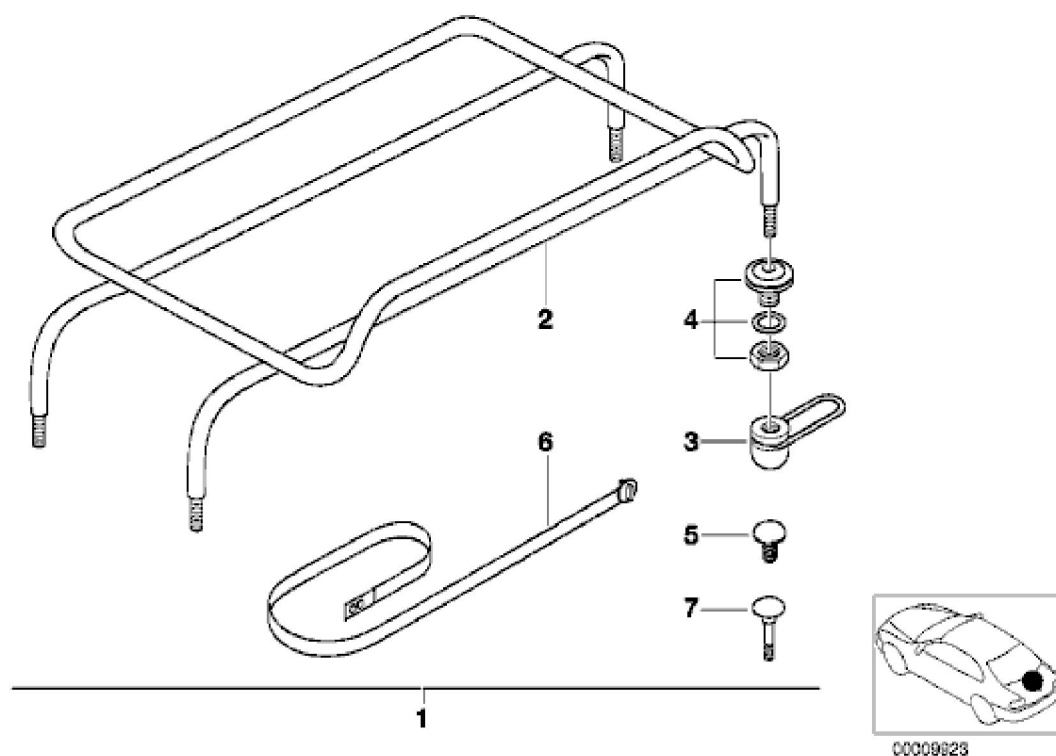

Z3 Z3 M Rear rack Z3

[RealOEM.com Home](#) => [Select another car](#) => [Universal Accessories](#) => [ROOF RACK SYSTEMS](#)

**Shopping
cart.**

**No items in
cart.**

No.	Description	Supplement	Qty	From	Up To	Part Number	Price	Notes
01	Rear rack Z3	SCHWARZ	1			82710006613		+core, ENDED, See AUF 9790327, EBA 9790328, AUF 9790347
01	Rear rack Z3, stain. steel	SILBER	1			82710008570		+core, ENDED, See EBA 9790328
02	Luggage basket	SCHWARZ	1			82799408486		+core, ENDED
02	Luggage basket, stain. steel	SILBER	1			82799415413		+core, ENDED
03	Screw plug	1 STÜCK	1			82799405840	\$12.28	
04	MOUNTING-KIT	SILBER	1			82790006616	\$79.52	+core
04	MOUNTING-KIT	SCHWARZ	1			82790006617		+core, ENDED
05	Blind plug	1 STÜCK	1			82799405842	\$1.67	
06	ARRESTER CABLE	1 STÜCK	1			82799405843	\$9.21	
07	Plug cap, stainless steel	SILBER	1			82790008275	\$78.12	+core
07	Cap	SCHWARZ	1			82799405942	\$65.84	

Notes:

- +core = plus core charge.
- SI, TÜV, SDB = Service Information (refer to TIS).
- EBA = Einbauanleitung (options installation manual).
- ENDED = The part has been discontinued.

Copyright © [RealOEM.com](#)