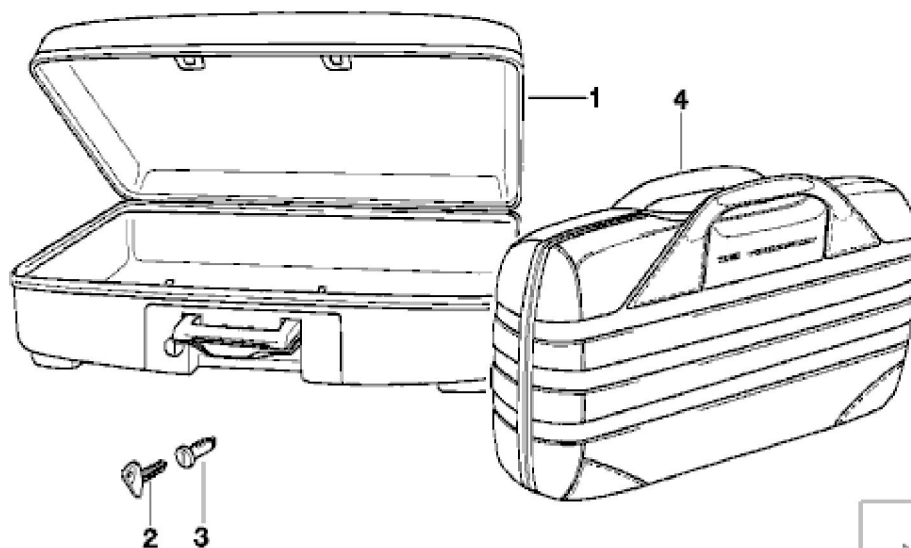

Z3 Z3 M SUITCASE/INNER CASE Z3

[RealOEM.com Home](#) => [Select another car](#) => [Universal Accessories](#) => [ROOF RACK SYSTEMS](#)

**Shopping
cart.**

**No items in
cart.**

00009882

No.	Description	Supplement	Qty	From	Up To	Part Number	Price	Notes
01	SUITCASE Z3 only in conjunction with Rear rack Z3	SCHWARZ	1			82720007831	\$411.80	+core, See EBA 9789716, AUF 9790071
02	General key (code)		1			51259062812		
03	Lock cylinder with key		1			51252313284		+core
04	INNER CASE Z3		1			82729405637		+core, ENDED
04	INNER CASE Z3	1 STÜCK	1			82729408816	\$122.76	+core

Notes:

- +core = plus core charge.
- SI, TÜV, SDB = Service Information (refer to TIS).
- EBA = Einbauanleitung (options installation manual).
- ENDED = The part has been discontinued.

Copyright © [RealOEM.com](#)